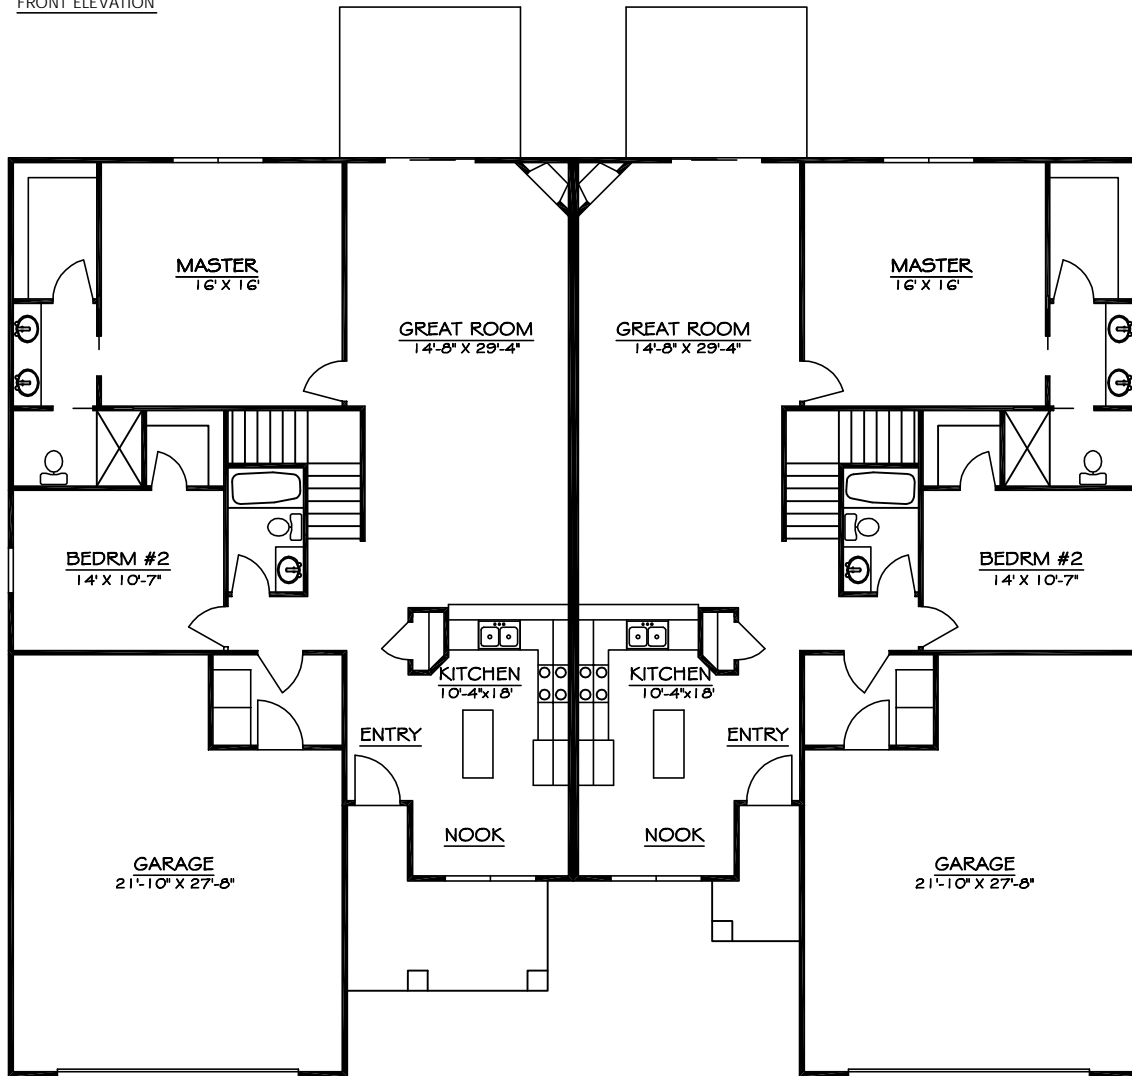

FRONT ELEVATION

FLOOR PLAN
1512 SF

FLOOR PLAN
1512 SF

ENCORE-HOMES.COM
563-343-1622
BUILDCORE@GMAIL.COM