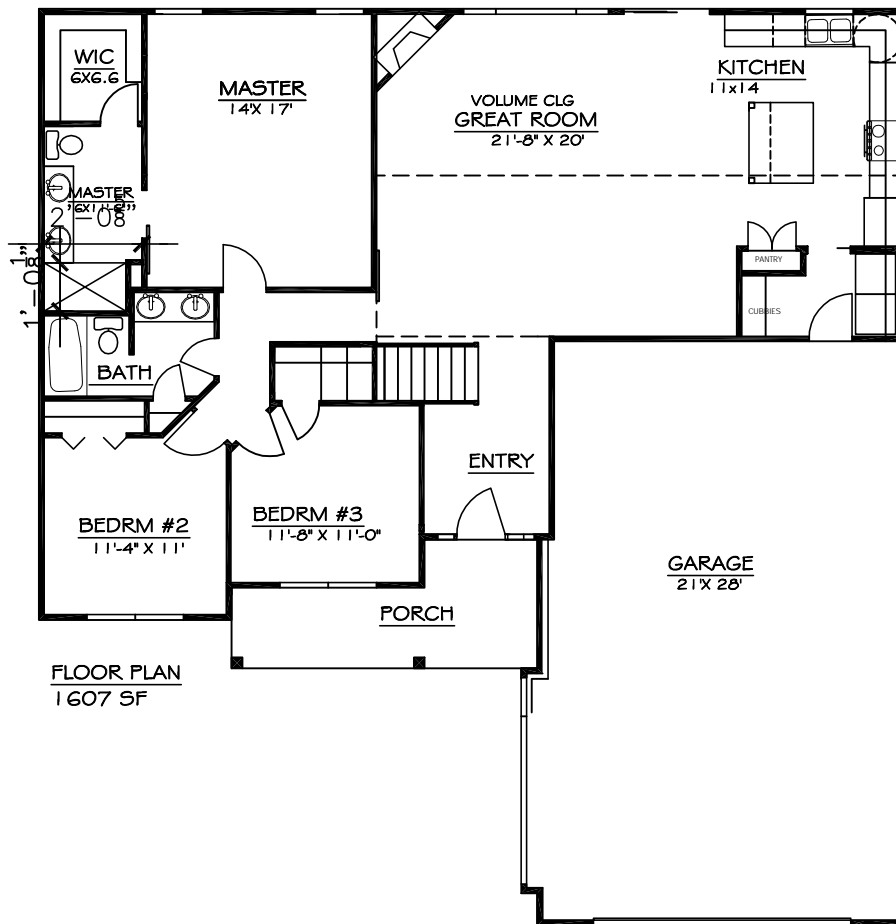

FRONT ELEVATION

FLOOR PLAN  
1607 SF

ENCORE-HOMES.COM  
563-343-1622  
BUILDCORE@GMAIL.COM